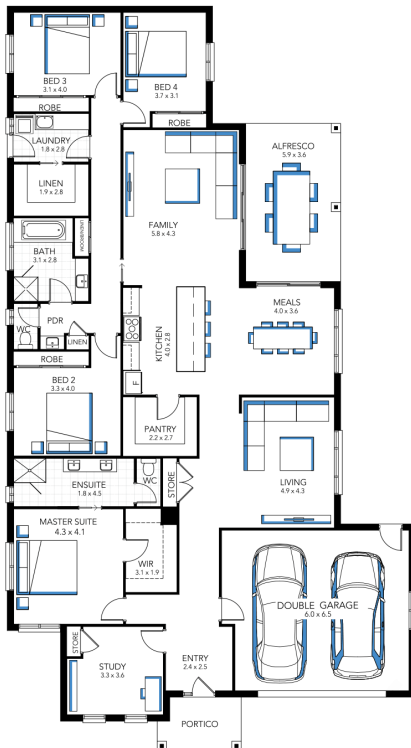

Eclipse 35

ADDRESS
Lot 14 Sorelli Estate, Sorelli Estate

LOT WIDTH
18.00

LOT SIZE
947.00 m²

HOUSE SIZE
323.80 m²

Your Inclusions

Kartirath Singh
0490226196
Kartirath.singh@davissandershomes.com.au